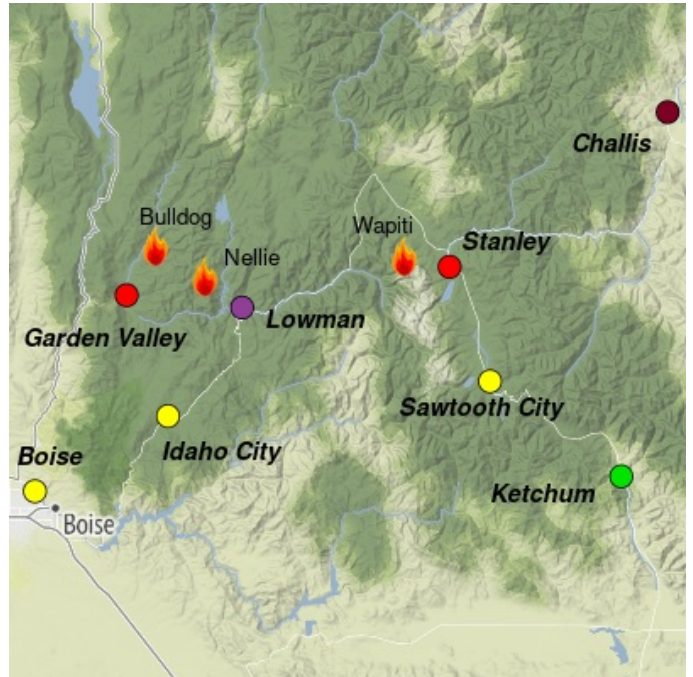

## Central Idaho

### Special Statement

AIR QUALITY ADVISORIES issued by Idaho DEQ for the entirety of southern Idaho.

### Fire

The **Wapiti Fire** is at 107,986 acres and the **Middle Fork Complex** is at 54,902 acres. Monday will be the second day in a row with consistent winds. All fires are expecting moderate-to-heavy smoke production as a result. However, the wind will push smoke to the northeast and generally away from populated areas. See [inciweb.wildfire.gov](https://inciweb.wildfire.gov) for updates on specific incidents.

### Smoke

Much improved conditions over the southern half of the forecast area. Stanley and Lowman will see significant smoke return in the evening hours. As the week progresses, a more stagnant airmass will create conditions for smoke concentrations to build. It is likely this will eventually impact most of the mountain communities.